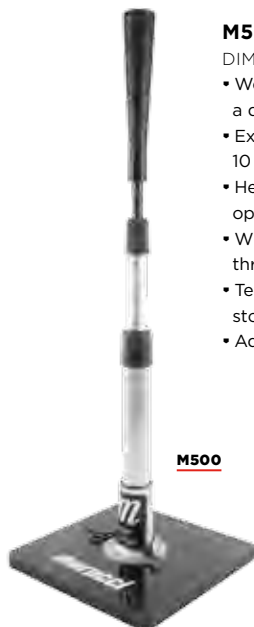

NEW M500 PRO BATTING TEE

M500

1. **M500 Pro Batting Tee | $119.99**
   DIMENSIONS IN PACKAGE | 20"W x 10"D x 5"H
2. Weather-proof, thick-walled aluminum alloy with a durable solid HDPE base
   - Exclusive barbell collar design adds stability with 10 lb. Marucci Weight Bag*
   - Heavy-duty, durable construction maintains optimum stability through contact
   - Wide, flexible tee top allows for a clean swing through the ball
   - Telescope design allows for quick adjustment, storage, and transportation
   - Adjustable from 24" to 43"