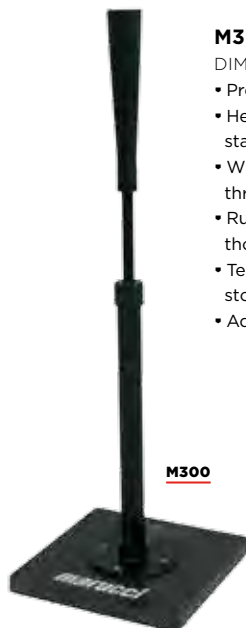

NEW M300 BATTING TEE

M300

1. **M300 Batting Tee | $74.99**
   DIMENSIONS IN PACKAGE | 14"W x 12"D x 2"H
2. Proven tee design provides years of durability
   - Heavy duty, durable base maintains optimum stability through contact
   - Wide, flexible tee top allows for a clean swing through the ball
   - Rubber constructed tee top lasts through thousands of hits
   - Telescope design allows for quick adjustment, storage, and transportation
   - Adjustable from 21" to 36"