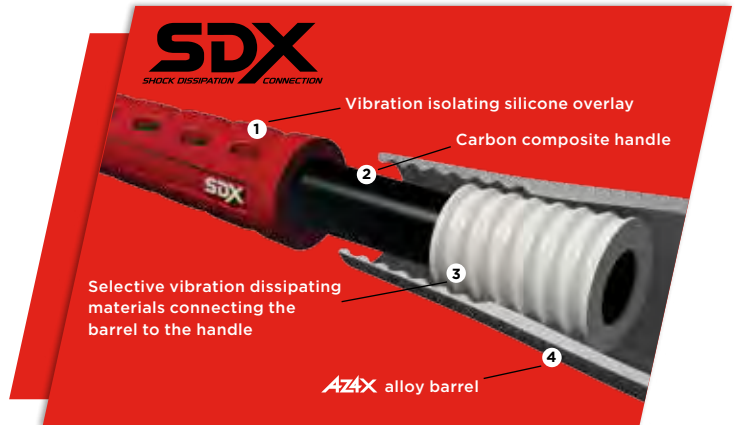

INTRODUCING THE 2017 CAT7 CONNECT

WITH SDX® TECHNOLOGY AND AZ4X® ALLOY

FEEL THE POWER. EXPLODE WITH FURY.

A hitter's best dream and a pitcher's worst nightmare. Featuring a more responsive, optimized barrel design, the CAT7 Connect offers the ultimate combination of weight and balance along with a sweet spot twice as large as any previous Marucci bat. The SDX connection dismisses vibrations at contact and fuses a carbon composite handle with an AZ4X alloy barrel, the strongest alloy in the Marucci lineup.