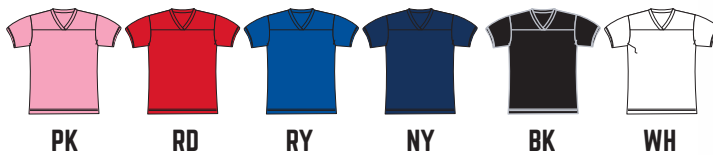

DETAILS

S	STITCH
B	COOL
B	LOOSE
S	STRETCH
W	WICK
A	ANTI-MIC

LADIES' FAN JERSEY 8965

XS-2XL / \$22.75

- 100% Polyester mesh body, dazzle single ply yoke & sleeves
- 100% Polyester rib knit collar
- Double-needle hem
- Badger heat seal logo above yoke on right chest
- Badger jock tag