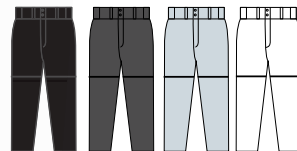

7295

BIG LEAGUE PANT

S-3XL / \$28.60

L LADIES PG.172

2295

YOUTH

XS-XL / \$22.75

BK GR BBG WH