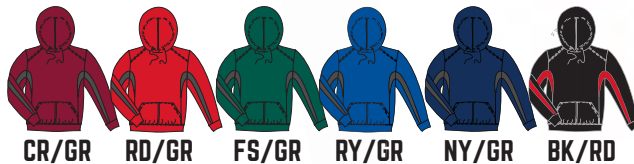

* Colors available in Yth sizes