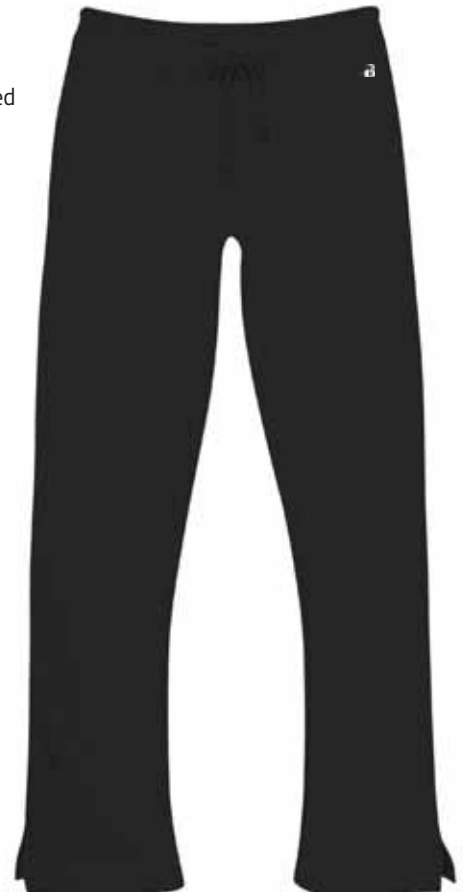

FLEECE

ATHLETIC

FLEECE

POCKET CREW

1252

S-4XL / $31.30

- 9.5 oz. Ringspun 60% cotton/40% polyester
- V-Patch front & half moon back with room for embellishment
- Badger sport paneled shoulder for maximum movement
- Twill taped neckline
- Front pouch pocket with headset opening
- Spandex reinforced rib knit cuffs & waistband
- Embroidered Badger logo on left sleeve

DETAILS

1257 OPEN BOTTOM LADIES' PANT

XS-2XL / $26.45

- 9.5 oz. Ringspun 60% cotton/40% polyester
- Wide spandex reinforced rib knit waistband
- Outside drawcord
- Twill tape side vents
- Embroidered Badger logo on left hip

DETAILS

B LOOSE

1270 POCKETED FLEECE LADIES' PANT

XS-2XL / $22.70*

* Price on stock only

- 9.5 oz. Ringspun 60% cotton/40% polyester
- Wide spandex reinforced rib knit waistband
- Outside drawcord
- Two side seam pockets
- Full leg cut
- Embroidered Badger logo on left hip

DETAILS