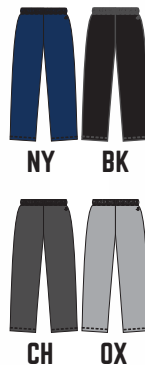

FLEECE

ATHLETIC

FLEECE

POCKET CREW

1252

S-4XL / $31.30

- 9.5 oz. Ringspun 60% cotton/40% polyester
- V-Patch front & half moon back with room for embellishment
- Badger sport paneled shoulder for maximum movement
- Twill taped neckline
- Front pouch pocket with headset opening
- Spandex reinforced rib knit cuffs & waistband
- Embroidered Badger logo on left sleeve

DETAILS

1257 OPEN BOTTOM LADIES' PANT

XS-2XL / $26.45

- 9.5 oz. Ringspun 60% cotton/40% polyester
- Wide spandex reinforced rib knit waistband
- Outside drawcord
- Twill tape side vents
- Embroidered Badger logo on left hip

DETAILS

B LOOSE

1270 POCKETED FLEECE LADIES' PANT

XS-2XL / $22.70*

* Price on stock only

- 9.5 oz. Ringspun 60% cotton/40% polyester
- Wide spandex reinforced rib knit waistband
- Outside drawcord
- Two side seam pockets
- Full leg cut
- Embroidered Badger logo on left hip

DETAILS