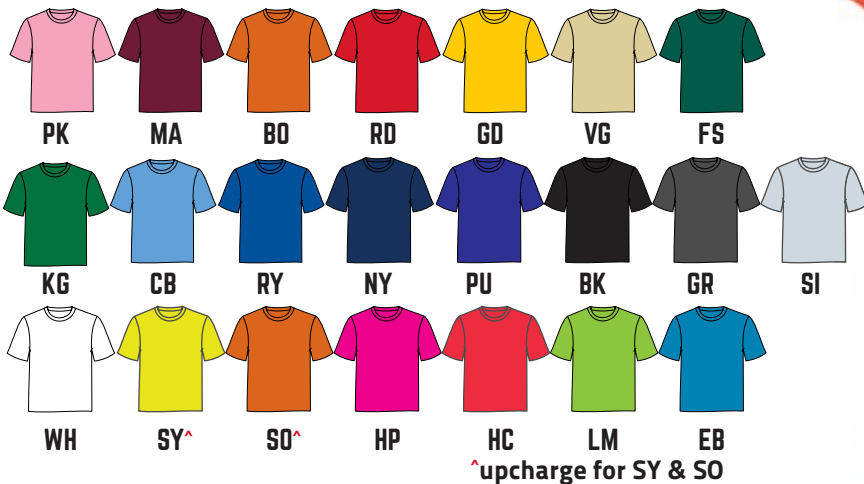

C2 SPORT

PERFORMANCE

5100

C2 TEE

XS-4XL / $8.85

5200

YOUTH

XS-XL / $8.85

5600

LADIES'

XS-2XL / $8.85