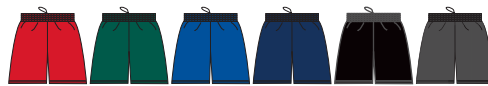

DETAILS

RD FS RY NY BK GR

C2 MESH SHORT

5109

YOUTH

5209

S-4XL / $10.00 9" INSEAM

XS-L / $10.00 6" INSEAM

- 100% Polyester mesh with solid tricot liner
- 1 1/2" Covered elastic waistband & drawcord
- Double-needle hem