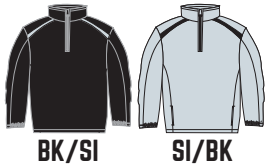

DETAILS

- B** LOOSE
- P** POCKET
- R** RESISTANT

MA RD SN FS RY NY BK

OUTERWEAR

PULLOVERS

7631 COMPETITOR L/S PULLOVER

XS-4XL / \$65.60

BK/SI