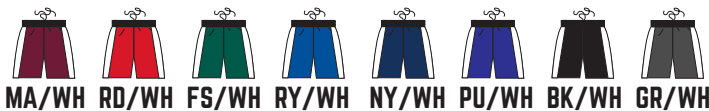

DETAILS

- **B** COOL
- **B** LOOSE
- **W** WICK
- **A** ANTI-MIC
- **R** REVERSIBLE