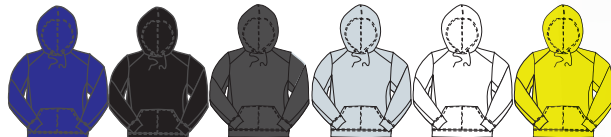

2454 YOUTH

XS-XL / \$44.15

1454 POLY FLEECE FORCE HOOD

XS-4XL / \$62.75

NO WAFFLE WEAVE PANEL

MA* CR BO RD* GD* VG

FS* KG CB* RY* EB NY*

PU* BK* GR* SI* WH* SY