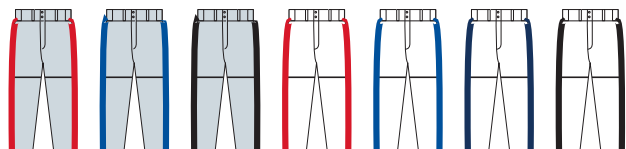

BK/RD BK/RY BK/WH GR/RD GR/RY GR/BK GR/WH