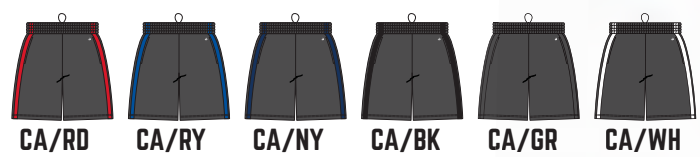

DETAILS

- **B** COOL
- **B** LOOSE
- **W** WICK
- **A** ANTI-MIC
- **P** POCKET