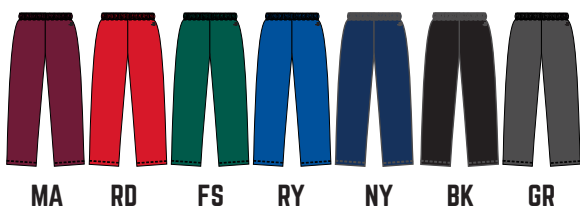

DETAILS

- **P** POCKET