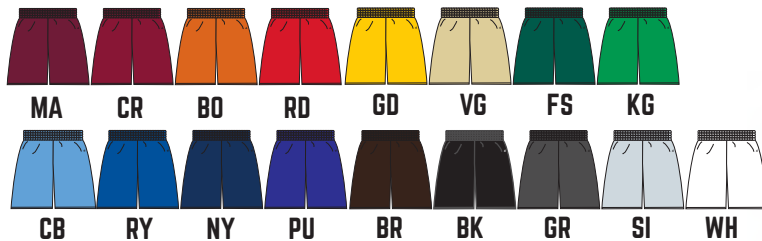

* Colors available in Yth sizes

DETAILS ▶ See Page 87

7209 MESH/TRICOT SHORT

S-5XL / \$14.15 9" INSEAM

7207 MESH/TRICOT SHORT

S-5XL / \$12.75 7" INSEAM

2207 YOUTH

6" INSEAM XS-XL / \$11.60