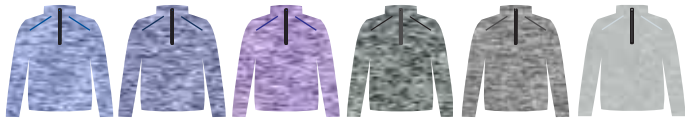

BLEND

1/4 ZIP PULLOVERS

BLEND 1/4 ZIP 4192

XS-4XL / \$34.15

MABL BOBL ROBL GOBL FSBL CBBL

RYBL NYBL PUBL BKBL GRBL SIBL

BLEND LADIES' 1/4 ZIP 4193

XS-2XL / \$34.15

PKBL MABL BOBL ROBL GOBL FSBL CBBL

RYBL NYBL PUBL BKBL GRBL SIBL LMBL

- 100% Sublimated polyester moisture management/antimicrobial performance fabric
- Self-fabric collar with 7" locking zipper
- Badger sport paneled shoulder for maximum movement with coverstitch
- Ladies' thumbhole in sleeve
- Double-needle hemmed bottom
- Badger heat seal logo on left sleeve