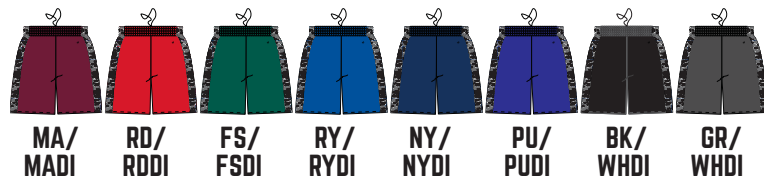

DETAILS

- **B** COOL
- **B** LOOSE
- **W** WICK
- **A** ANTI-MIC