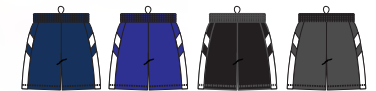

NY/WH PU/WH BK/WH GR/WH