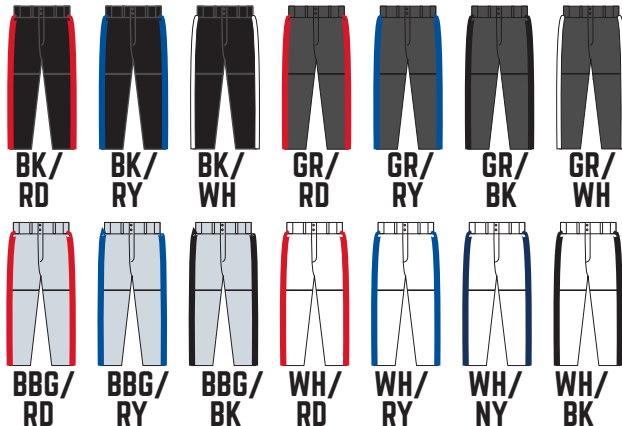

DETAILS

W WICK