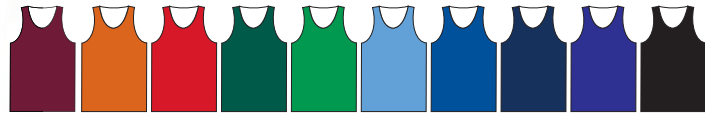

MA/WH BO/WH RD/WH FS/WH KG/WH CB/WH RY/WH NY/WH PU/WH BK/WH