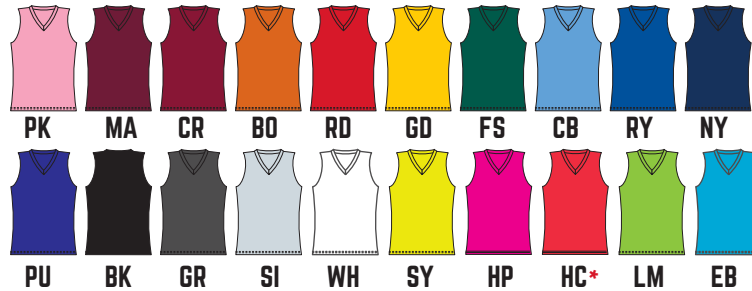

DETAILS

- S** STITCH
- B** COOL
- B** LOOSE
- W** WICK
- A** ANTI-MIC

* Colors NOT available in Girls' sizes

BIG LEAGUE LADIES' PANT

7303

GIRLS'

2303

XS-2XL / \$25.75