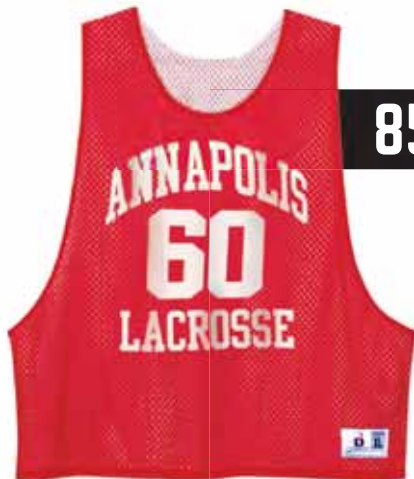

2182

YOUTH

XS-2XL / \$19.30

8560

LAX REV. PRACTICE JERSEY

S/M, L/XL, 2XL/3XL / \$14.15

2560

YOUTH