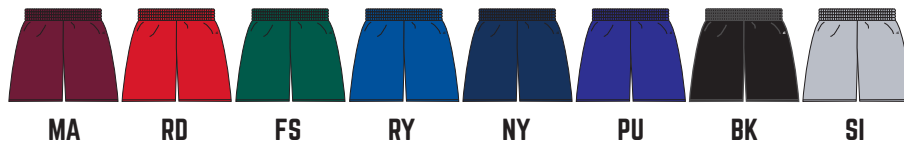

7219 MESH POCKETED SHORT

S-4XL / $17.00 9" INSEAM

- 100% Polyester pro-mesh with solid tricot liner
- Athletic cut & superior fit
- Side entry pockets
- Covered elastic waistband & drawcord

DETAILS

7239 MINI MESH SHORT

S-4XL / $14.15 9" INSEAM

7237 MINI MESH SHORT

S-4XL / $12.75 7" INSEAM

2237 YOUTH

XS-L / $11.60 6" INSEAM

- 100% Polyester mini-mesh with solid tricot liner
- Athletic cut & superior fit
- Covered elastic waistband & drawcord

DETAILS