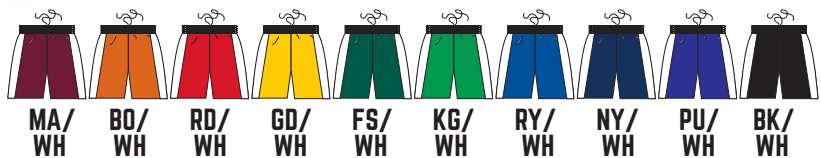

DETAILS

- **B** COOL
- **B** LOOSE
- **W** WICK
- **A** ANTI-MIC