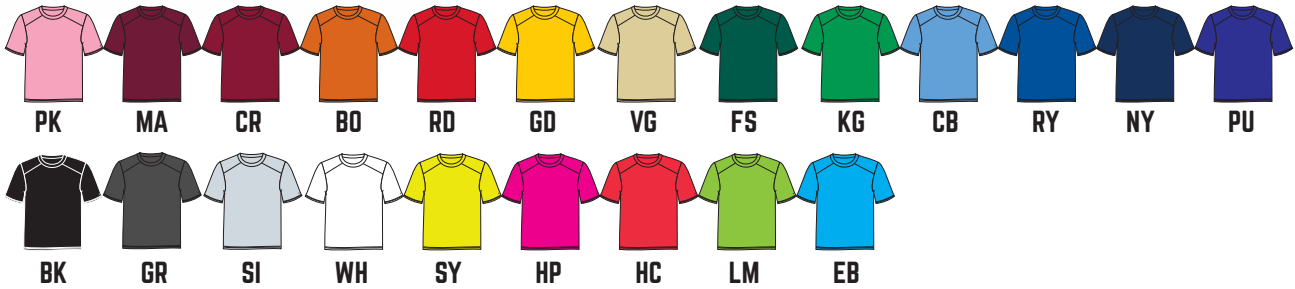

DETAILS

B-CORE LADIES' V-NECK TEE 4162

GIRLS' 2162

XS-2XL / $13.30

S-XL / $13.00

- 100% Polyester moisture management/ antimicrobial performance fabric
- Badger sport shoulder for maximum movement
- Self-fabric collar ▪ Double-needle hem
- Badger heat seal logo on left sleeve