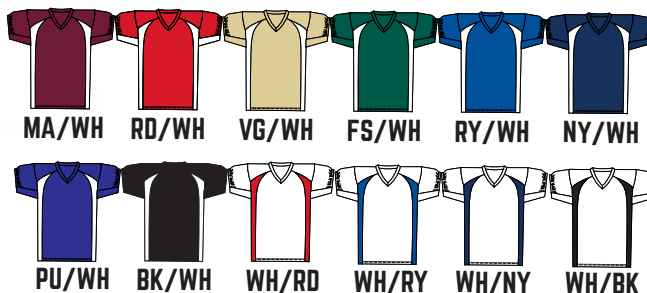

FOOTBALL PERFORMANCE

SOLID JERSEY

9485

YOUTH

2485

S-4XL / $37.00

XS-2XL / $32.75

- Moisture management/antimicrobial performance fabric
- 100% Polyester mesh body
- 100% Polyester dazzle sleeves & 2-ply shoulder
- 80% Polyester/20% spandex side panels & collar
- Hemmed elastic sleeves
- Adult collegiate tapered tight fit, Youth loose fit
- Double-needle hem bottom
- Fully coverstitched
- Embroidered Badger logo on right shoulder
- Badger size jock tag

COMPLIANT

DETAILS

- **B** BRAID
- **B** COOL
- **C** COMPRESS
- **S** STRETCH
- **W** WICK
- **A** ANTI-MIC

9482

ROCKIES JERSEY

S-4XL / $43.60

2482

YOUTH

XS-2XL / $39.30

- Moisture management/antimicrobial performance fabric
- 100% Polyester mesh body
- 100% Polyester dazzle sleeves & 2-ply shoulder, 80% Polyester/20% spandex side panels & collar
- Hemmed elastic sleeves
- Adult collegiate tapered tight fit ▪ Youth loose fit
- Double-needle hem bottom ▪ Fully coverstitched
- Embroidered Badger logo on right shoulder
- Badger size jock tag

DETAILS

- **B** BRAID
- **B** COOL
- **C** COMPRESS
- **S** STRETCH
- **W** WICK
- **A** ANTI-MIC