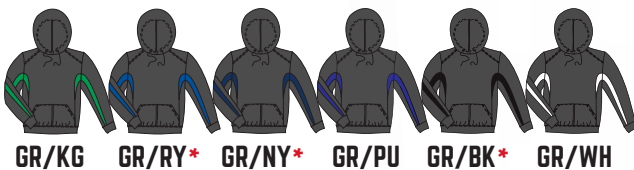

* Colors available in Yth sizes