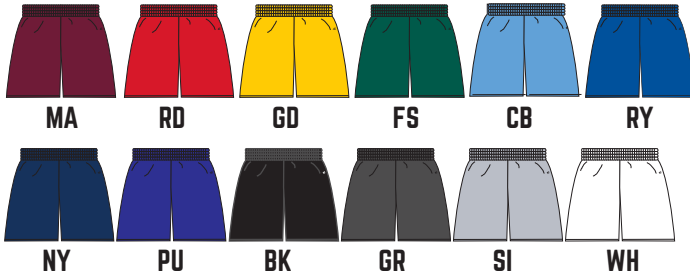

DETAILS

- B** BRAID
- B** COOL
- B** LOOSE
- W** WICK
- A** ANTI-MIC
- P** POCKET

SHORTS

MESH

7211 MESH/TRICOT SHORT

S-5XL / \$17.15 11" INSEAM

7209 MESH/TRICOT SHORT

S-5XL/\$14.15 9" INSEAM