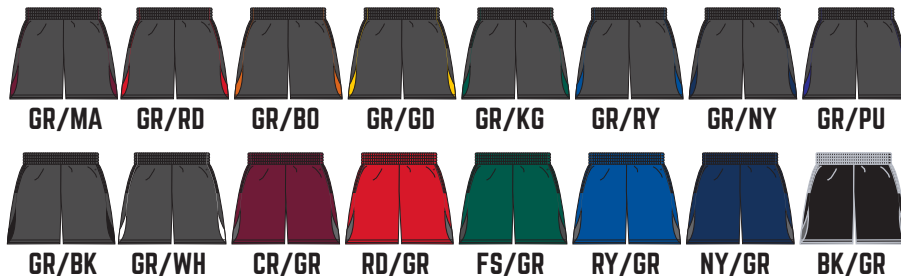

DETAILS

- **B** COOL
- **B** LOOSE
- **W** WICK
- **A** ANTI-MIC
- **P** POCKET