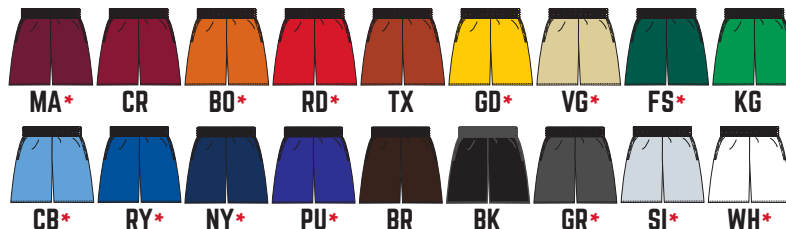

XS-L / \$13.00
6" INSEAM

*available in Youth sizes

DETAILS ▶ See Page 41

BLEND 1/4 ZIP 4192

XS-4XL / \$34.15

BLEND SPORT 1/4 ZIP 4197

XS-4XL / \$34.15

DETAILS ▶ See Page 30