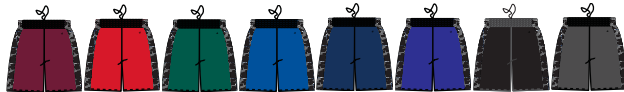

DETAILS

- **B** COOL
- **B** LOOSE
- **W** WICK
- **A** ANTI-MIC

MA/MADI RD/RDDI FS/FSDI RY/RYDI NY/NYDI PU/PUDI BK/WHDI GR/WHDI