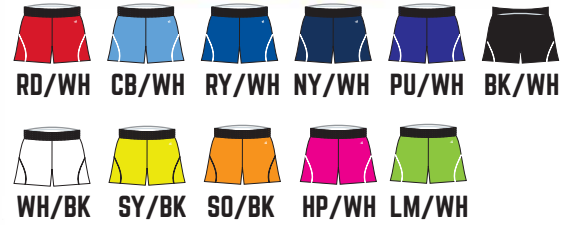

LADIES' SHORTS

B-CORE

MOTION LADIES' SHORT 4101

XS-2XL / $17.00 6" INSEAM

- 100% Polyester moisture management/antimicrobial performance fabric
- Contrast piping on seams
- Inside exposed elastic waistband & drawcord
- Double-needle hem
- Badger heat seal logo on left hip

DETAILS

- **B** COOL
- **B** LOOSE
- **W** WICK
- **A** ANTI-MIC