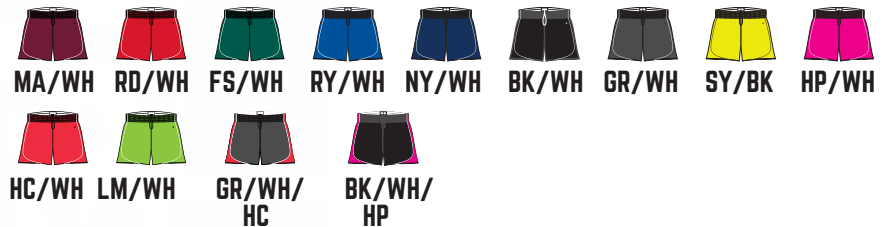

DETAILS

- **B** COOL
- **B** LOOSE
- **W** WICK
- **A** ANTI-MIC