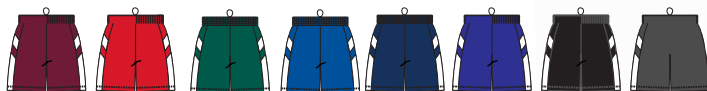

- 100% Polyester moisture management/antimicrobial performance fabric
- Reversible short
- Contrast self-fabric side inserts
- Covered elastic waistband with drawcord
- Collegiate cut