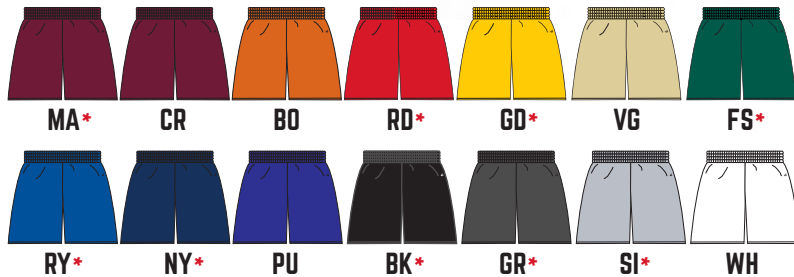

DETAILS

* Colors available in Yth sizes