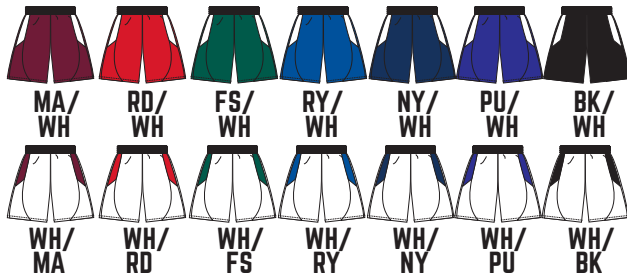

DETAILS

- **B** BRAID
- **B** COOL
- **B** LOOSE
- **W** WICK
- **A** ANTI-MIC

Add one of multiple braid options to turn your stock uniform into a custom look!