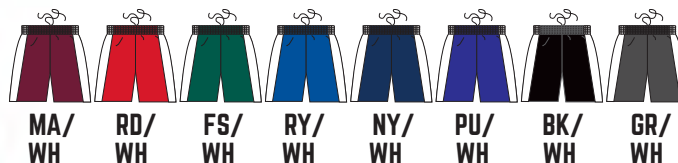

DETAILS

MA/
WH

RD/
WH

FS/
WH

RY/
WH

NY/
WH

PU/
WH

BK/
WH

GR/
WH