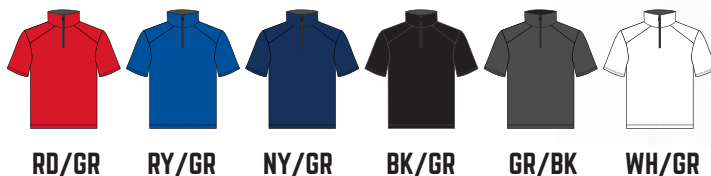

YOUTH 2199

XS-XL / $24.15