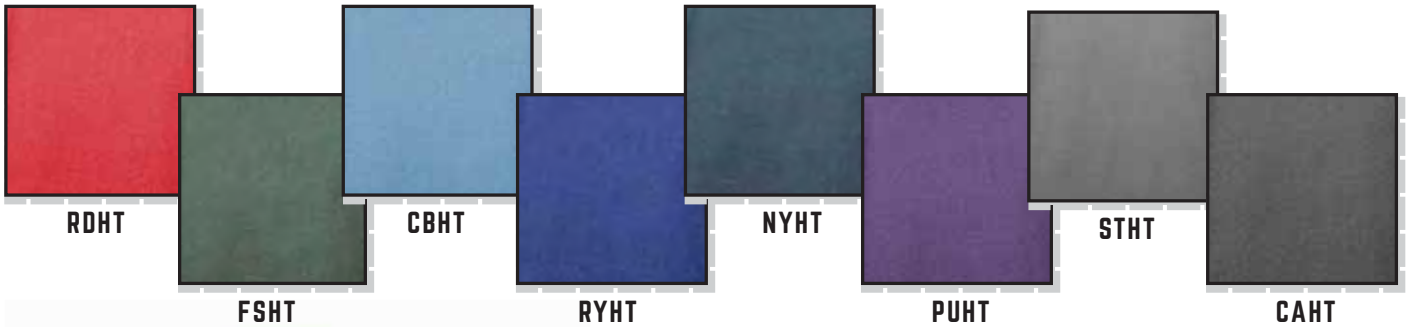

RDHT

CBHT

NYHT

STHT

FSHT

RYHT

PUHT

CAHT