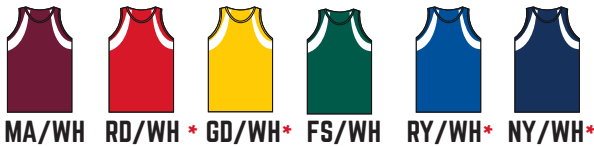

MA/WH RD/WH * GD/WH* FS/WH RY/WH* NY/WH*