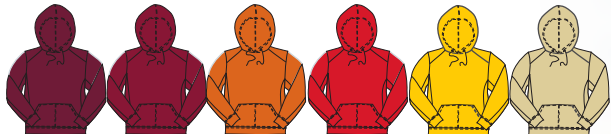

FLEECE PERFORMANCE

FLEECE

1454 POLY FLEECE HOOD

XS-4XL / $45.60

L LADIES PG. 31

2454 YOUTH

XS-XL / $44.15

1454 POLY FLEECE FORCE HOOD

XS-4XL / $62.75

NO WAFFLE WEAVE PANEL