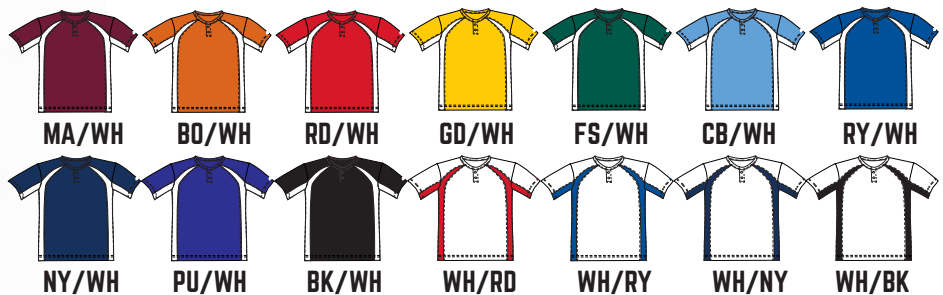

DETAILS

- **B** COOL
- **B** LOOSE
- **W** WICK
- **A** ANTI-MIC