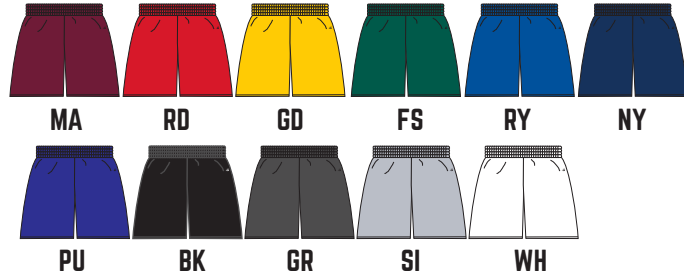

7219 MESH POCKETED SHORT

S-4XL / $17.00 9" INSEAM

- 100% Polyester pro-mesh with solid tricot liner
- Athletic cut & superior fit
- Side entry pockets
- Covered elastic waistband & drawcord

DETAILS

7239 MINI MESH SHORT

S-4XL / $14.15 9" INSEAM

7237 MINI MESH SHORT

S-4XL / $12.75 7" INSEAM

2237 YOUTH

XS-L / $11.60 6" INSEAM

- 100% Polyester mini-mesh with solid tricot liner
- Athletic cut & superior fit
- Covered elastic waistband & drawcord

DETAILS