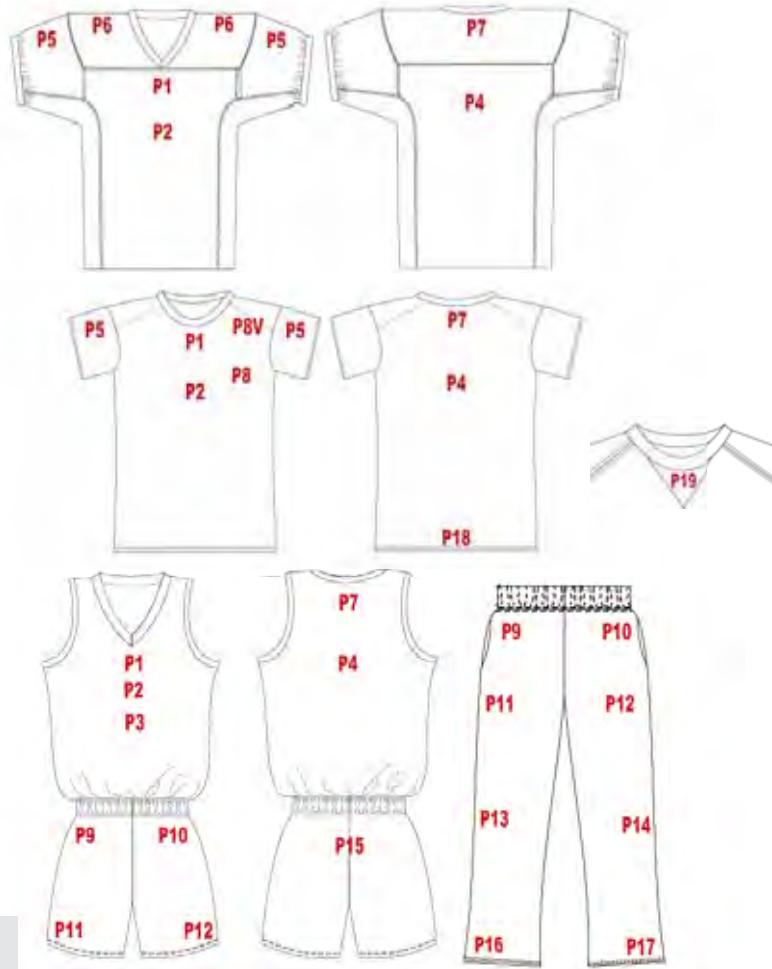

INFORMATION

PRINT LOCATIONS

- **P1** = Front name location (Jerseys) or Tag location on T's
  (1" below v-neck styles & neck seam)
- **P2** = Front number location or Full front location
  (1" below name/logo or center chest location)
- **P3** = Name under location or Full back location
  (upper name 3", number 4", lower name 5")
- **P4** = Back number location or Full back location
  (5" below neck seam or 1" below personalization)
- **P5** = Sleeve logo location
  (logo print up to 3.5" in size)
- **P6** = Cowl print (logo print up to 3.5" in size)
- **P7** = Back personalization or back tag location
  (1" below neck seam)
- **P8** = Left chest
- **P8V** = Left volleyball placement
  (no more than 5" from shoulder line)
- **P9/P10** = Right/Left hip location
  (2" below waist seam & 2" over from side)
- **P11/P12** = Right/Left thigh location
  (shorts: 2" above bottom hem & 2" over from side)
  (sweatpant: 6" below waist seam & 2" over from side)
- **P13/P14** = Right leg/Left leg vertical down location
  (maximum vertical print is 5" x 25")
- **P15** = Center back short/Short location
- **P16/P17** = Right leg/Left leg bottom hem location
  (2" above bottom hem & 2" over from side)
- **P18** = Shirt tail placement
  (1" from bottom shirt seam)
- **P19** = V-Patch print

SIZE CHART

Size Label	ADULT STYLES									
	XS	S	M	L	XL	2XL	3XL	4XL	5XL	
Chest	32-34	34-36	38-40	42-44	46-48	50-52	54-56	58-60	62-64	
Waist	26-28	28-30	32-34	36-38	40-42	44-46	48-50	52-54	56-58	
Inseam	28	29	30	31	32	33	33	34	34	

SIZE LABEL	GIRLS STYLES			LADIES' STYLES						
	S	M	L	XS	S	M	L	XL	2XL	
Bust	26-28	28-30	30-32	30-32	32-34	34-36	36-38	38-40	42-44	
Waist	20-22	22-24	24-26	24-26	26-28	28-30	30-32	32-34	36-38	
Hip	28-30	30-32	32-34	32-34	34-36	36-38	40-42	44-46	48-50	
Inseam	25	26	27	28	28	29	29	30	30	

SIZE LABEL	YOUTH STYLES				
	XS	S	M	L	XL
Chest	24-26	26-28	28-30	30-32	32-34
Waist	20-22	22-24	24-26	26-28	28-30
Inseam	22	24	26	28	29

HOW TO ORDER THE CORRECT SIZE

From the appropriate chart to the left, order the Badger Sport label size letter that corresponds to the range that includes your actual body measurements in inches.

HOW TO MEASURE

Bust/Chest: With arms relaxed at sides, measure around the body at the fullest part of the bust/chest, keeping the tape parallel to the floor.

Waist: Measure around the body (not on top of clothing) at the waist level.

Hip: With feet together, measure around the fullest part at the hip level, keeping the tape parallel to the floor.

Inseam: With feet slightly apart, measure vertically from the top inside of the leg down to the ankle bone.