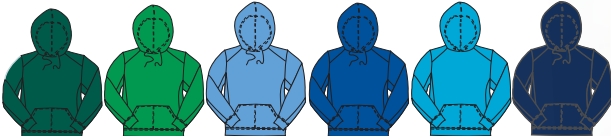

2454 YOUTH

XS-XL / \$44.15

1454 POLY FLEECE FORCE HOOD

XS-4XL / \$62.75

NO WAFFLE WEAVE PANEL

MA* CR BO RD* GD* VG

FS* KG CB* RY* EB NY*

PU* BK* GR* SI* WH* SY