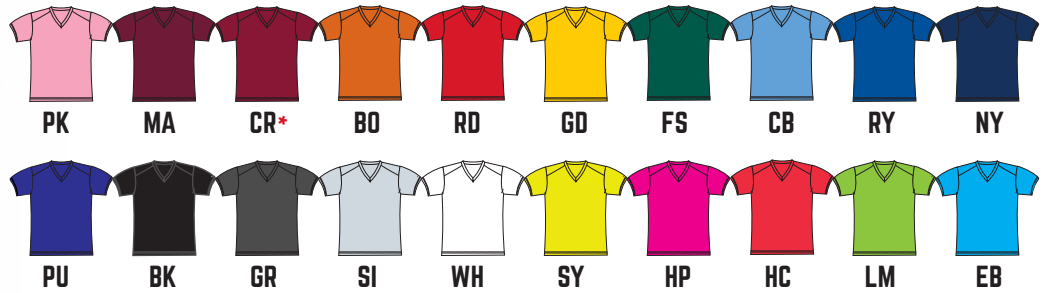

DETAILS ▶ See Page 96

B-CORE LADIES' V-NECK 4162

XS-2XL / \$13.30

YOUTH 2162

S-XL / \$13.00

* Colors NOT available in Yth sizes

DETAILS ▶ See Page 97

LADIES' TRAINING