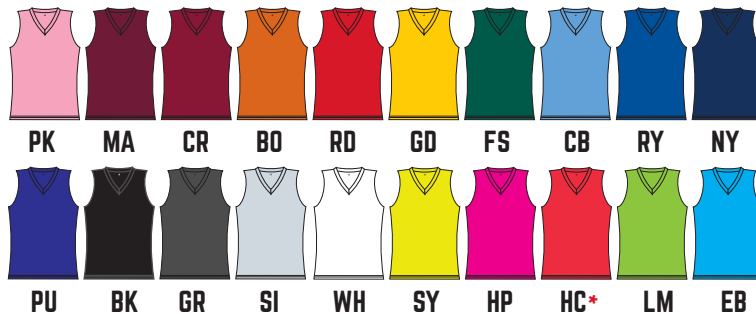

* Colors NOT available in Girls' sizes