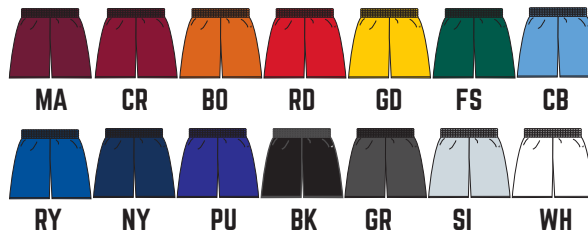

LADIES' SHORTS

B-CORE/MESH

LADIES'

B-CORE LADIES' SHORT 4116

GIRLS' 2116

XS-2XL / $13.30 5" INSEAM

XS-XL / $13.00 4" INSEAM

DETAILS

- 100% Polyester moisture management/antimicrobial performance fabric
- 1 1/2" covered elastic waistband & drawcord
- Double-needle hem
- Badger heat seal logo on left hip

* Colors available in Girls' sizes

7216 MESH/TRICOT LADIES' SHORT

XS-2XL / $12.75 5" INSEAM

- 100% Polyester pro-mesh with solid tricot liner
- Athletic cut & superior fit
- Covered elastic waistband & drawcord

DETAILS