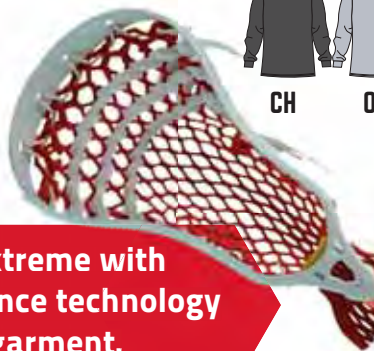

DETAILS

- **S** STITCH
- **B** COOL
- **B** LOOSE
- **W** WICK

Cotton that takes it to the extreme with spandex stretch & performance technology that lasts for the life of the garment.