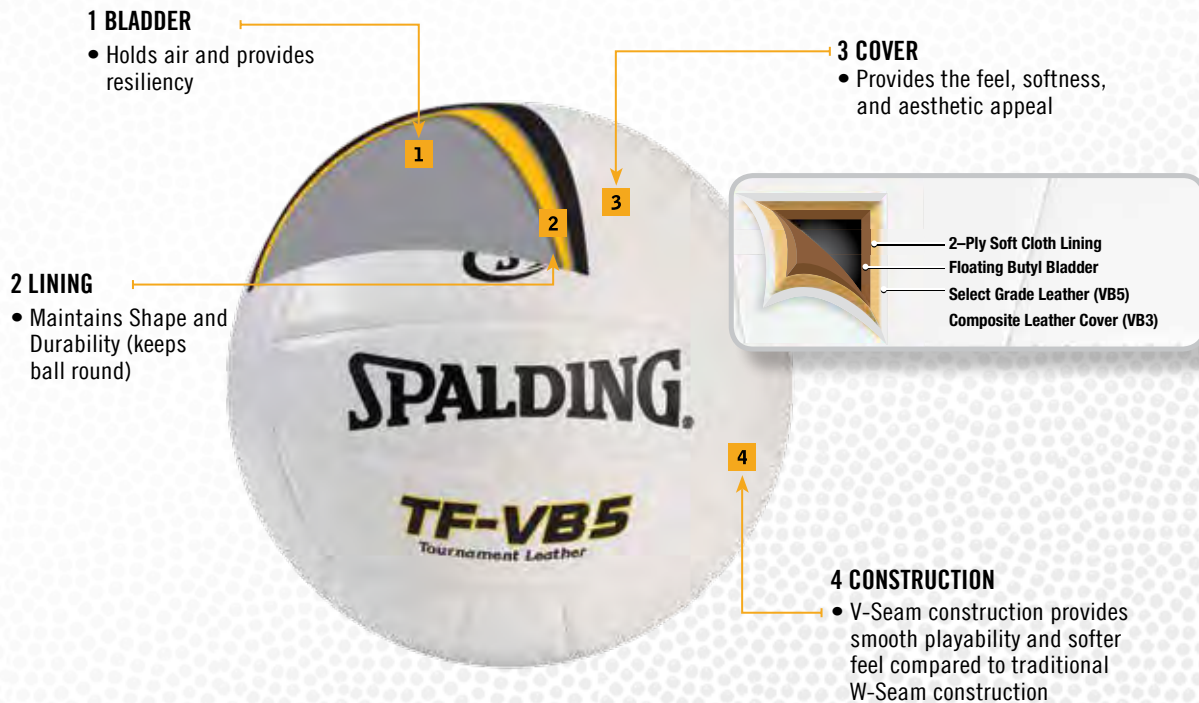

Jerritt Elliott
University of Texas

BALL CONSTRUCTION

TF-VB5

- Select Japanese Leather Cover
- 2-Ply Soft Cloth Lining for Improved Structural Integrity
- Floating Butyl Bladder
- V-Seam Construction

**Official Ball of
University of Hawaii, Marshall University
and University of Texas**