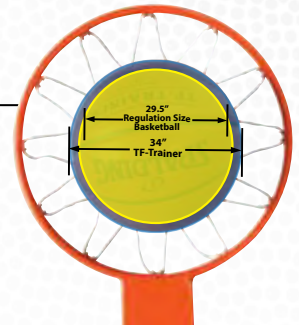

TF-TRAINER OVERSIZED

- Performance Composite Leather Cover Material
- 12% Larger than a Regulation Ball to Improve Shooting Accuracy
- Laser Engraving Available

SIZE 33" ITEM 74-2658

SIGNATURE SERIES AUTOGRAPH BALL

- Composite Cover
- Polyester Windings
- Butyl Rubber Bladder
- Pad Print Available

SIZE 29.5" ITEM 74-7908