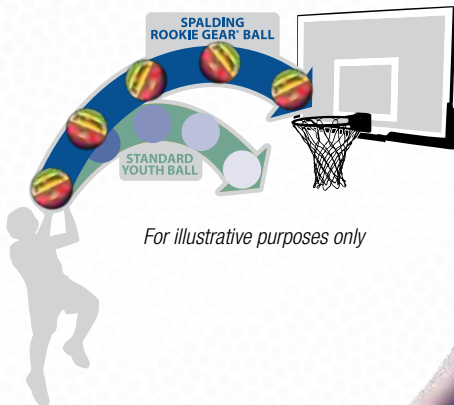

KIDS CAN SHOOT, KICK, THROW AND CATCH EASIER.