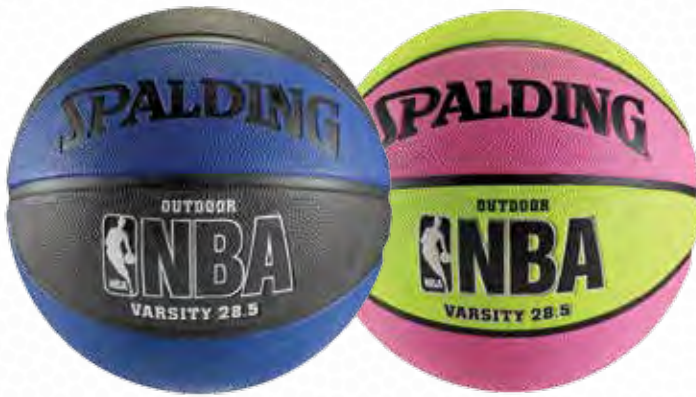

BLUE/BLACK ITEM# 73-743

BLUE/GREEN ITEM# 73-745

OUTDOOR

NBA VARSITY NEON 29.5"

- Traditional Rubber Cover
- Official NBA Size and Weight
- Designed for Outdoor Play

PINK/BLUE ITEM# 73-793

GREEN/YELLOW ITEM# 73-794

OUTDOOR

NBA VARSITY

- Traditional Rubber Cover
- Official NBA Size and Weight
- Designed for Outdoor Play

SIZE 29.5" ITEM# 63-307

SIZE 28.5" ITEM# 63-305

SIZE 27.5" ITEM# 63-306

OUTDOOR

NBA VARSITY 28.5"

- Traditional Rubber Cover
- Official WNBA Size and Weight
- Designed for Outdoor Play

BLUE/BLACK ITEM# 63-994T
PINK/GREEN ITEM# 63-995T

OUTDOOR

NBA VARSITY 28.5"

- Traditional Rubber Cover
- Official WNBA Size and Weight
- Designed for Outdoor Play